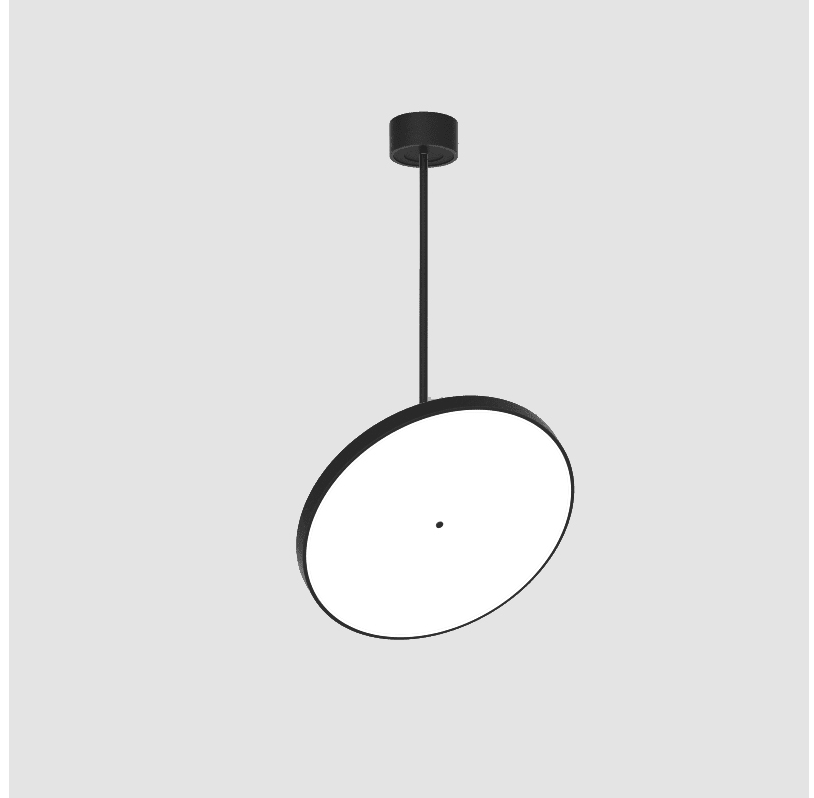

GENERAL

Series: Sign Diva Flex
Subseries: Sign Diva Flex
Brand: Prolicht
Division: Architectural
Mounting Type: Suspension
Mounting Location: Ceiling
Subcategory: Pendant

PHYSICAL

Shape: Round
Diameter (mm): 570
Diameter (in): 22 7/16
Height (mm): 870
Height (in): 34 1/4
Light Distribution: Adjustable / Direct
Weight (kg): 2.007
Weight (lbs): 4.42
Diffuser: PMMA - Opal / Micro-Prism / Sparkling Secret / Vintage Industrial
Fixture Finish: SSR / BKV / CWI / CRY / HAB / UFT / ITA / RUA / FTG / MYG / LOD / PUS / FRO / FUP / KIA / POP / BLS / SPG / MEY / GOH / GUM / CHC / COM / ABZ / JAG / OBR / MOS / ROR
Fixture Material: Extruded Aluminum / Steel

ELECTRICAL

Lamp Type: LED (Zhaga Standard)
Input Wattage (W): 58.3
Total Output Wattage (W): 46.9
Dimming: Tri-Mode (Non-Dimming and Phase Dimming (120Vac only) and 0-10V Dimming)
Driver Included: Yes
Driver Location: Integrated
Driver Type: Constant Current - Universal
Driver Class: Class 2
Input Voltage (V): 120 - 277
Constant Current (MA): 350

LED

Color Temperature (°K): 2700 / 3000 / 3500 / 4000
Max. Delivered Lumen (lm): 4439 / 4759 / 4801 / 4899
Nominal Lumen (lm): 6199 / 6646 / 6705 / 6842
CRI: >90 CRI
Lamp Life (hrs): 50000

OPTICAL

Adjustability: Rotational 170°; Tilt 90°

RATINGS AND CERTIFICATIONS

Certified By: Certified for North American Standards
IP rating: IP20