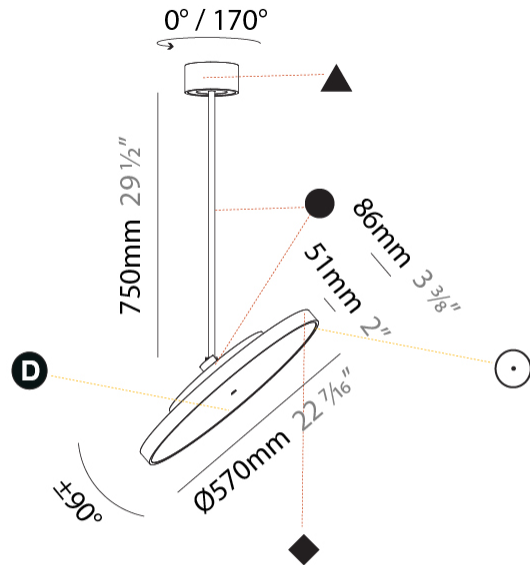

GENERAL

Series: Sign Diva Flex
Subseries: Sign Diva Flex
Brand: Prolicht
Division: Architectural
Mounting Type: Suspension
Mounting Location: Ceiling
Subcategory: Pendant

PHYSICAL

Shape: Round
Diameter (mm): 570
Diameter (in): 22 7/16
Height (mm): 870
Height (in): 34 1/4
Light Distribution: Adjustable / Direct
Weight (kg): 2.007
Weight (lbs): 4.42
Diffuser: PMMA - Opal / Micro-Prism / Sparkling Secret / Vintage Industrial
Fixture Finish: SSR / BKV / CWI / CRY / HAB / UFT / ITA / RUA / FTG / MYG / LOD / PUS / FRO / FUP / KIA / POP / BLS / SPG / MEY / GOH / GUM / CHC / COM / ABZ / JAG / OBR / MOS / ROR
Fixture Material: Extruded Aluminum / Steel

ELECTRICAL

Lamp Type: LED (Zhaga Standard)
Input Wattage (W): 58.3
Total Output Wattage (W): 46.9
Dimming: Tri-Mode (Non-Dimming and Phase Dimming (120Vac only) and 0-10V Dimming)
Driver Included: Yes
Driver Location: Integrated
Driver Type: Constant Current - Universal
Driver Class: Class 2
Input Voltage (V): 120 - 277
Constant Current (MA): 350

LED

Color Temperature (°K): 2700 / 3000 / 3500 / 4000
Max. Delivered Lumen (lm): 4439 / 4759 / 4801 / 4899
Nominal Lumen (lm): 6199 / 6646 / 6705 / 6842
CRI: >90 CRI
Lamp Life (hrs): 50000

OPTICAL

Adjustability: Rotational 170°; Tilt 90°

RATINGS AND CERTIFICATIONS

Certified By: Certified for North American Standards
IP rating: IP20